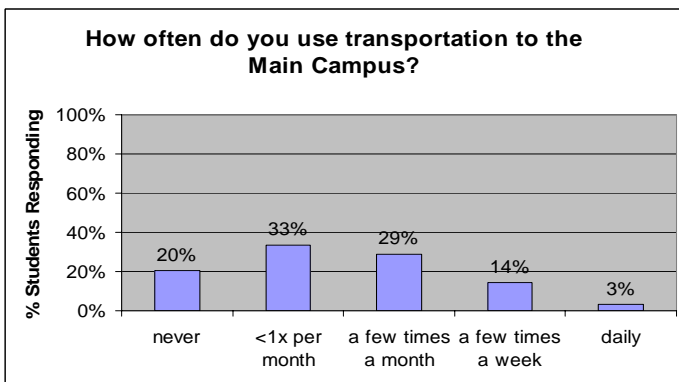

23-5. Transportation to the Main Campus
n = 548