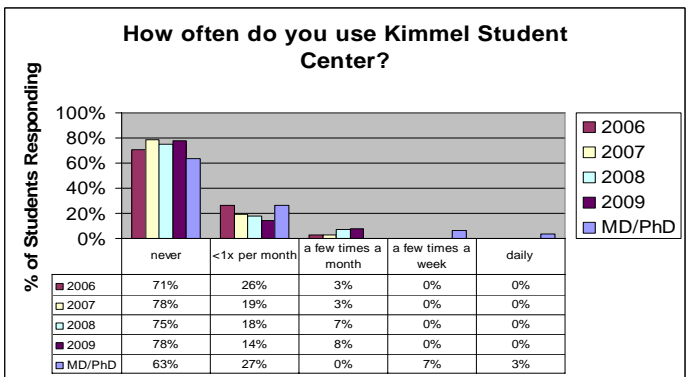

NYU Main Campus Facilities

How often do you use the following facilities:

23-1. Bobst Library or other NYU-affiliated libraries
n = 547

23-2. Coles Gym
n = 549

23-3. Kimmel Student Center
n = 549

23-4. Palladium Athletic Complex
n = 550