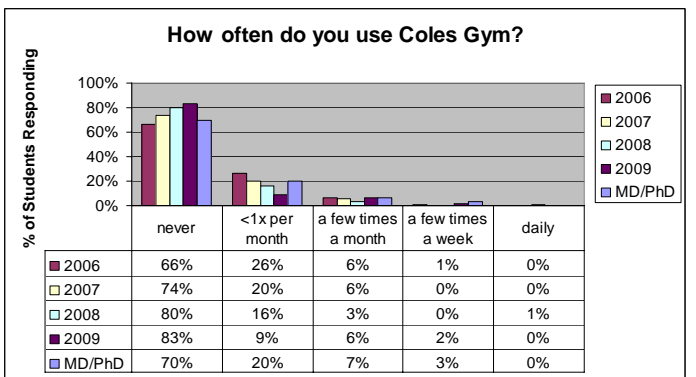

NYU Main Campus Facilities

How often do you use the following facilities:

23-1. Bobst Library or other NYU-affiliated libraries
n = 547

23-2. Coles Gym
n = 549

23-3. Kimmel Student Center
n = 549

23-4. Palladium Athletic Complex
n = 550