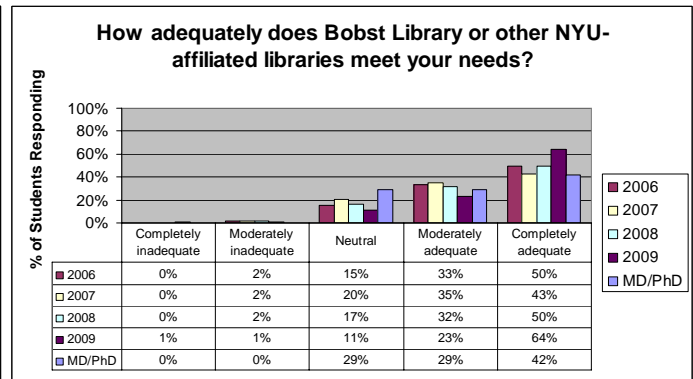

23-6. Bobst Library or other NYU-affiliated libraries
n = 379