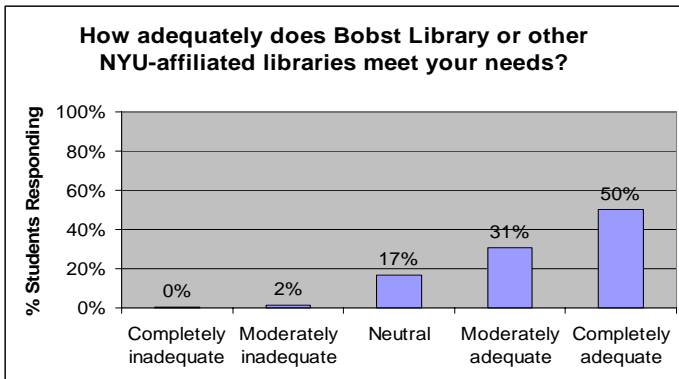

23-6. Bobst Library or other NYU-affiliated libraries
n = 379