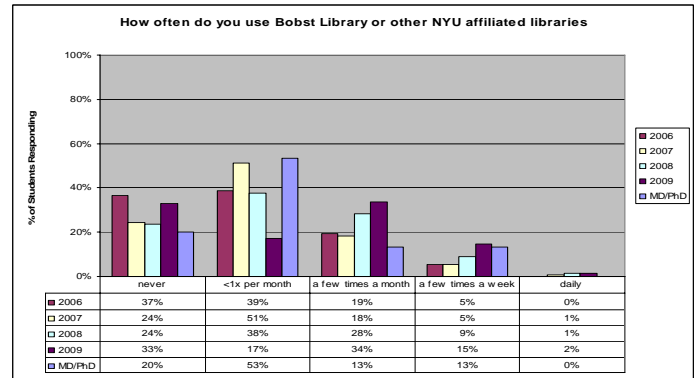

NYU Main Campus Facilities

How often do you use the following facilities:

23-1. Bobst Library or other NYU-affiliated libraries
n = 547

23-2. Coles Gym
n = 549

23-3. Kimmel Student Center
n = 549

23-4. Palladium Athletic Complex
n = 550