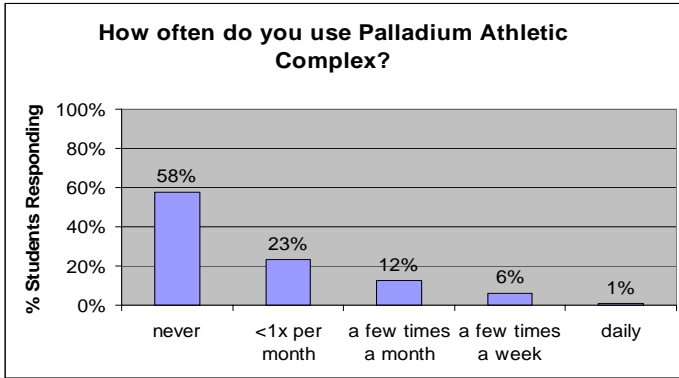

NYU Main Campus Facilities

How often do you use the following facilities:

23-1. Bobst Library or other NYU-affiliated libraries
n = 547

23-2. Coles Gym
n = 549

23-3. Kimmel Student Center
n = 549

23-4. Palladium Athletic Complex
n = 550