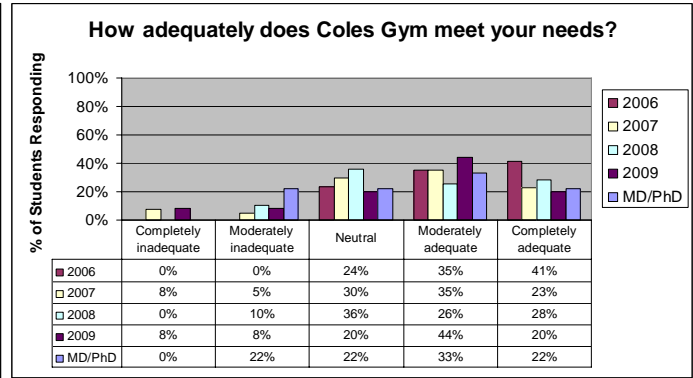

23-5. Transportation to the Main Campus
n = 548

How adequately do the following Main Campus facilities meet your needs?

23-6. Bobst Library or other NYU-affiliated libraries
n = 379

23-7. Coles Gym
n = 147