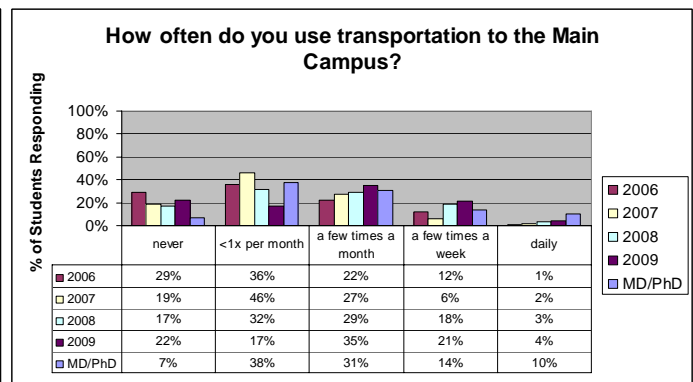

23-5. Transportation to the Main Campus
n = 548