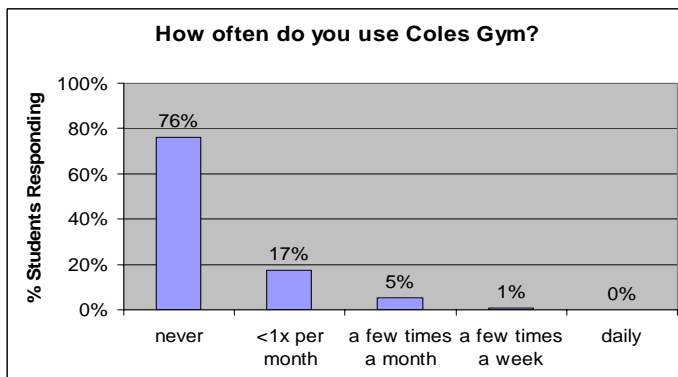

NYU Main Campus Facilities

How often do you use the following facilities:

23-1. Bobst Library or other NYU-affiliated libraries
n = 547

23-2. Coles Gym
n = 549

23-3. Kimmel Student Center
n = 549

23-4. Palladium Athletic Complex
n = 550