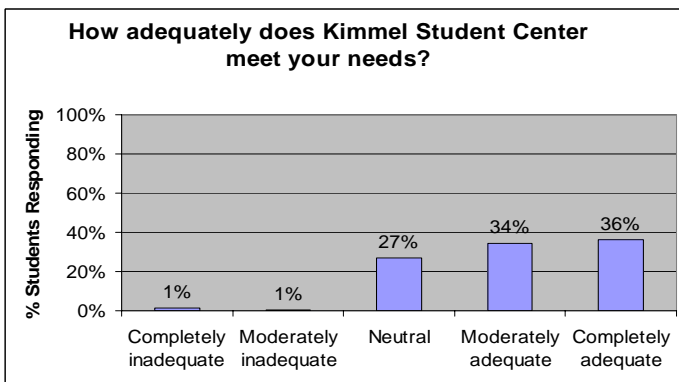

23-8. Kimmel Student Center
n = 151