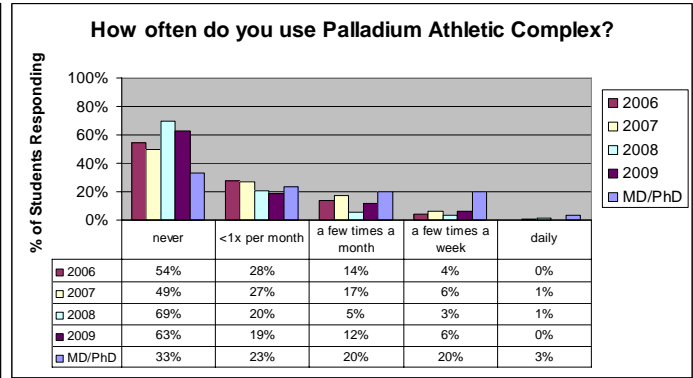

NYU Main Campus Facilities

How often do you use the following facilities:

23-1. Bobst Library or other NYU-affiliated libraries
n = 547

23-2. Coles Gym
n = 549

23-3. Kimmel Student Center
n = 549

23-4. Palladium Athletic Complex
n = 550