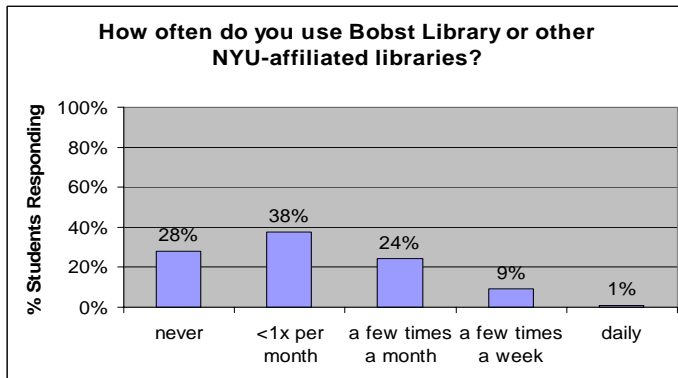

NYU Main Campus Facilities

How often do you use the following facilities:

23-1. Bobst Library or other NYU-affiliated libraries
n = 547

23-2. Coles Gym
n = 549

23-3. Kimmel Student Center
n = 549

23-4. Palladium Athletic Complex
n = 550