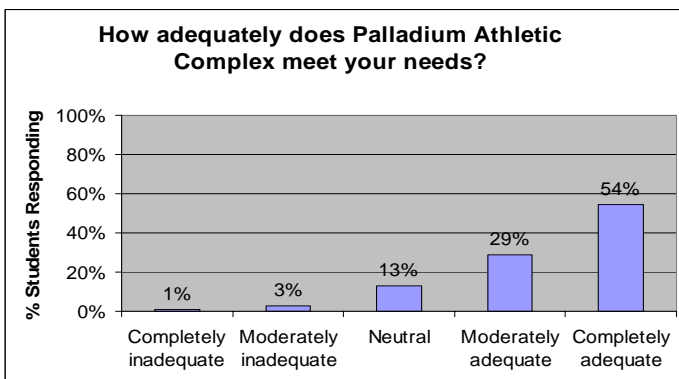

23-9. Palladium Athletic Complex
n = 248