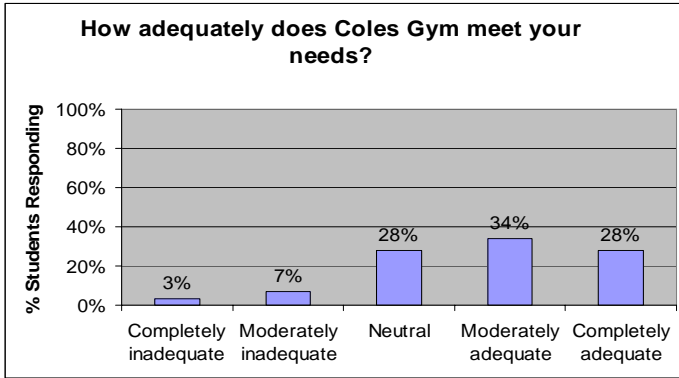

23-5. Transportation to the Main Campus
n = 548

How adequately do the following Main Campus facilities meet your needs?

23-6. Bobst Library or other NYU-affiliated libraries
n = 379

23-7. Coles Gym
n = 147