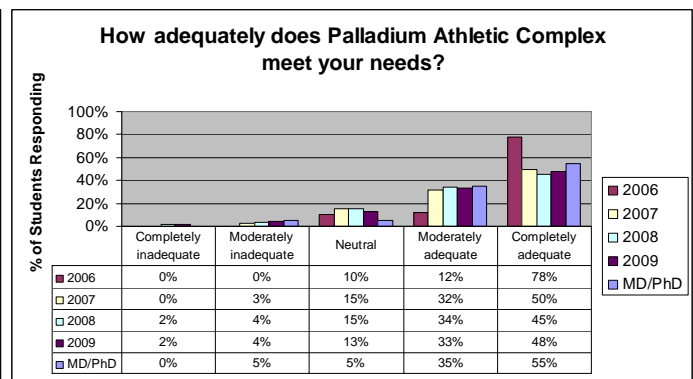

23-9. Palladium Athletic Complex
n = 248