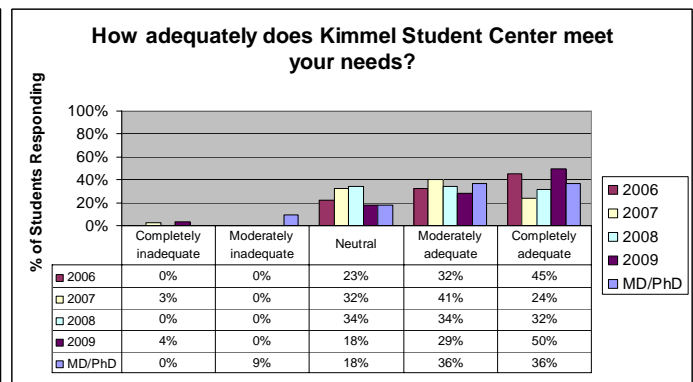

23-8. Kimmel Student Center
n = 151