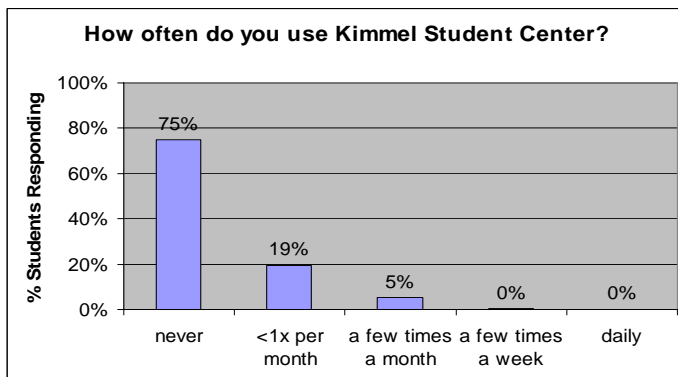

NYU Main Campus Facilities

How often do you use the following facilities:

23-1. Bobst Library or other NYU-affiliated libraries
n = 547

23-2. Coles Gym
n = 549

23-3. Kimmel Student Center
n = 549

23-4. Palladium Athletic Complex
n = 550